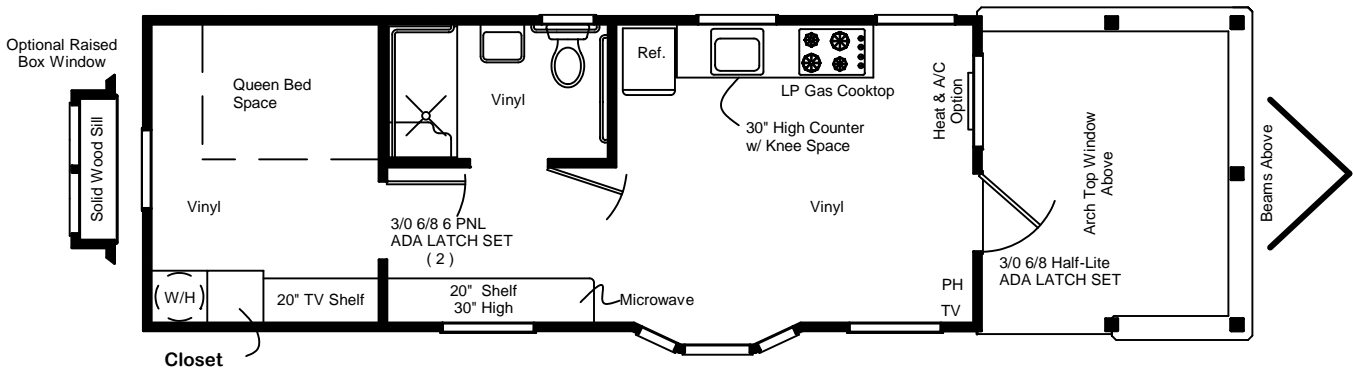

6/12 Pitch Roof, 60# Snow Load
 30 Yr. Arch. Comp. Siding
 Pre-Finished Cem-Fiber Lap Siding
 Dbl Pane Vinyl Windows w/ Low E
 Genuine Wood Cabinets and Trim

Okanogan w/ Porch

32' x 12' Cabin w/ 8 Ft. Porch

VSI - Vacation Structures, Inc.

6/12 Pitch Roof, 60# Snow Load
 30 Yr. Arch. Comp. Siding
 Pre-Finished Cem-Fiber Lap Siding
 Dbl Pane Vinyl Windows w/ Low E
 Genuine Wood Cabinets and Trim

Accessible Design

Outback w/ Porch

32' x 12' Cabin w/ 10 Ft. Porch

VSI - Vacation Structures, Inc.