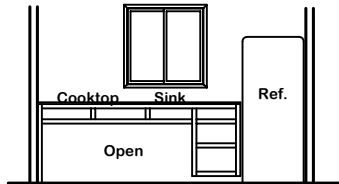

Trap Windows Optional
Open Beam Above

Accessible Design

Glen Haven w/ Porch

20' x 12' Cabin w/ 6 Ft. Porch

VSI - Vacation Structures, Inc.

Kitchen

6/12 Pitch Roof, 60# Snow Load
30 Yr. Arch. Comp. Siding
Pre-Finished Cem-Fiber Lap Siding
Dbl Pane Vinyl Windows w/ Low E
Genuine Wood Cabinets and Trim

Open Beam Above
Trap Windows Optional

Echo Bay w/ Porch

33' x 12' Cabin w/ 10 Ft. Porch

VSI - Vacation Structures, Inc.

6/12 Pitch Roof, 60# Snow Load
30 Yr. Arch. Comp. Siding
Pre-Finished Cem-Fiber Lap Siding
Dbl Pane Vinyl Windows w/ Low E
Genuine Wood Cabinets and Trim