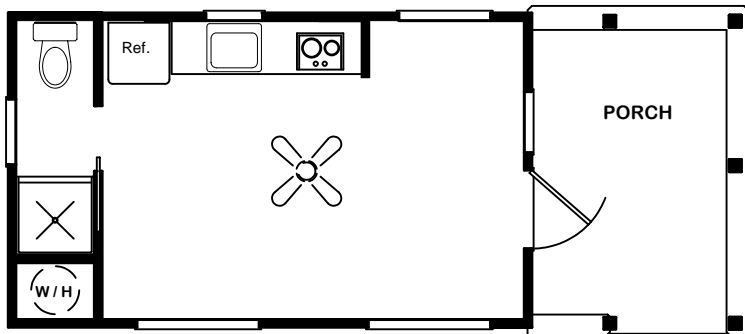

Trap Windows Optional
Open Beam Above

Accessible Design

Glen Haven w/ Porch

20' x 12' Cabin w/ 6 Ft. Porch

VSI - Vacation Structures, Inc.

Kitchen

6/12 Pitch Roof, 60# Snow Load
30 Yr. Arch. Comp. Siding
Pre-Finished Cem-Fiber Lap Siding
Dbl Pane Vinyl Windows w/ Low E
Genuine Wood Cabinets and Trim

Open Beam Above
Trap Windows Optional

Echo Bay w/ Porch

33' x 12' Cabin w/ 10 Ft. Porch

VSI - Vacation Structures, Inc.

6/12 Pitch Roof, 60# Snow Load
30 Yr. Arch. Comp. Siding
Pre-Finished Cem-Fiber Lap Siding
Dbl Pane Vinyl Windows w/ Low E
Genuine Wood Cabinets and Trim

Beams Above

6/12 Pitch Roof, 60# Snow Load
30 Yr. Arch. Comp. Siding
Pre-Finished Cem-Fiber Lap Siding
Dbl Pane Vinyl Windows w/ Low E
Genuine Wood Cabinets and Trim

Hunter's Cabin w/ Porch

20' x 12' Cabin w/ 8 Ft. Porch