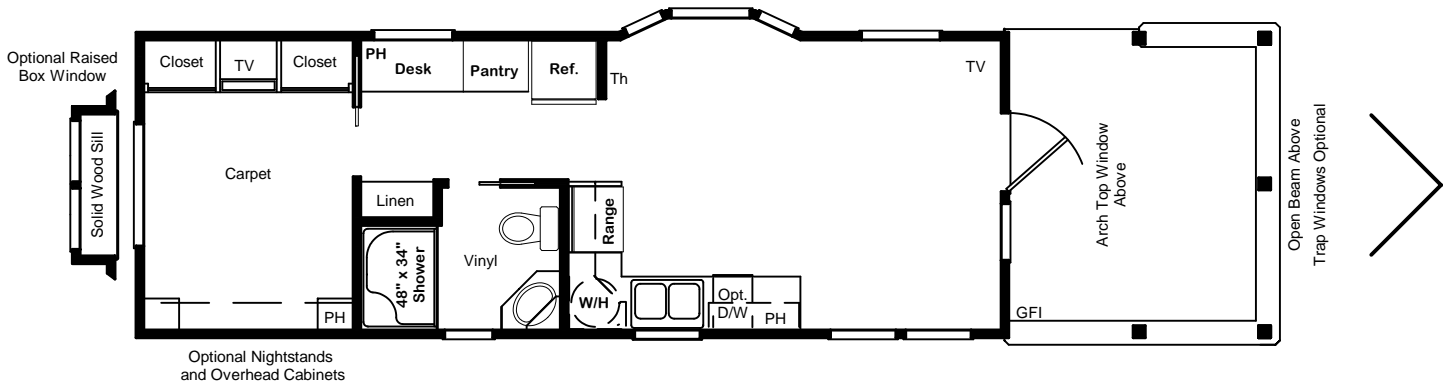

Trap Windows Optional
Open Beam Above

Accessible Design

Glen Haven w/ Porch

20' x 12' Cabin w/ 6 Ft. Porch

VSI - Vacation Structures, Inc.

Kitchen

6/12 Pitch Roof, 60# Snow Load
30 Yr. Arch. Comp. Siding
Pre-Finished Cem-Fiber Lap Siding
Dbl Pane Vinyl Windows w/ Low E
Genuine Wood Cabinets and Trim

Open Beam Above
Trap Windows Optional

Echo Bay w/ Porch

33' x 12' Cabin w/ 10 Ft. Porch

VSI - Vacation Structures, Inc.

6/12 Pitch Roof, 60# Snow Load
30 Yr. Arch. Comp. Siding
Pre-Finished Cem-Fiber Lap Siding
Dbl Pane Vinyl Windows w/ Low E
Genuine Wood Cabinets and Trim

Beams Above

6/12 Pitch Roof, 60# Snow Load
30 Yr. Arch. Comp. Siding
Pre-Finished Cem-Fiber Lap Siding
Dbl Pane Vinyl Windows w/ Low E
Genuine Wood Cabinets and Trim

Hunter's Cabin w/ Porch

20' x 12' Cabin w/ 8 Ft. Porch