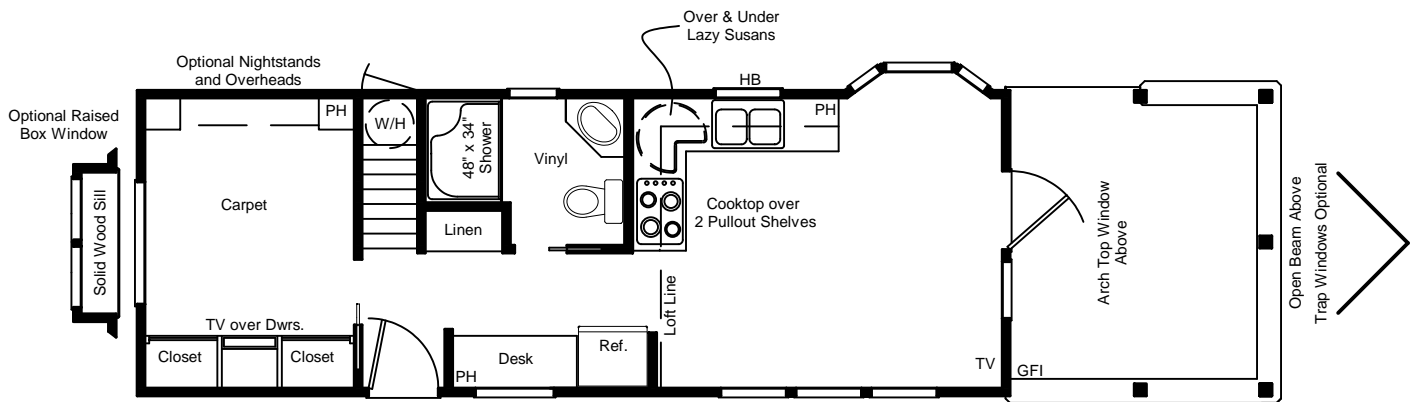

MAIN FLOOR

LOFT

9/12 Pitch Roof, 60# Snow Load  
 30 Yr. Arch. Comp. Siding  
 Pre-Finished Cem-Fiber Lap Siding  
 Dbl Pane Vinyl Windows w/ Low E  
 Genuine Wood Cabinets and Trim

**Dungeness w/ Porch**

**33' x 12' Cabin w/ 10 Ft. Porch**

**VSI - Vacation Structures, Inc.**

MAIN FLOOR

LOFT

**Mission Ridge w/ Porch**

**33' x 12' Cabin  
 w/ 20 Ft. Loft & 10 Ft. Porch**

**VSI - Vacation Structures, Inc.**