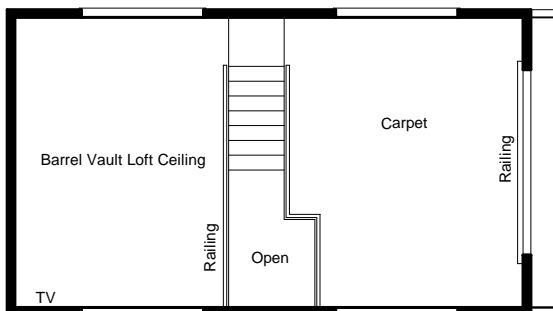

MAIN FLOOR

LOFT

9/12 Pitch Roof, 60# Snow Load  
 30 Yr. Arch. Comp. Siding  
 Pre-Finished Cem-Fiber Lap Siding  
 Dbl Pane Vinyl Windows w/ Low E  
 Genuine Wood Cabinets and Trim

**Dungeness w/ Porch**

**33' x 12' Cabin w/ 10 Ft. Porch**

**VSI - Vacation Structures, Inc.**

MAIN FLOOR

LOFT

**Mission Ridge w/ Porch**

**33' x 12' Cabin  
 w/ 20 Ft. Loft & 10 Ft. Porch**

**VSI - Vacation Structures, Inc.**