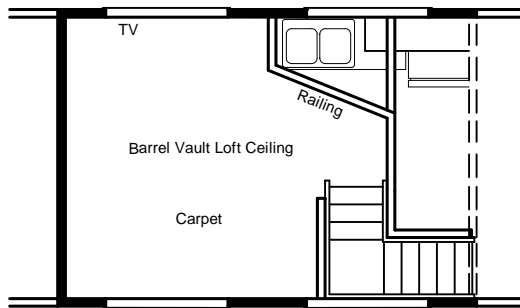

MAIN FLOOR

LOFT

9/12 Pitch Roof, 60# Snow Load  
 30 Yr. Arch. Comp. Siding  
 Pre-Finished Cem-Fiber Lap Siding  
 Dbl Pane Vinyl Windows w/ Low E  
 Genuine Wood Cabinets and Trim

**Dungeness w/ Porch**

**33' x 12' Cabin w/ 10 Ft. Porch**

**VSI - Vacation Structures, Inc.**

MAIN FLOOR

LOFT

**Mission Ridge w/ Porch**

**33' x 12' Cabin  
 w/ 20 Ft. Loft & 10 Ft. Porch**

**VSI - Vacation Structures, Inc.**